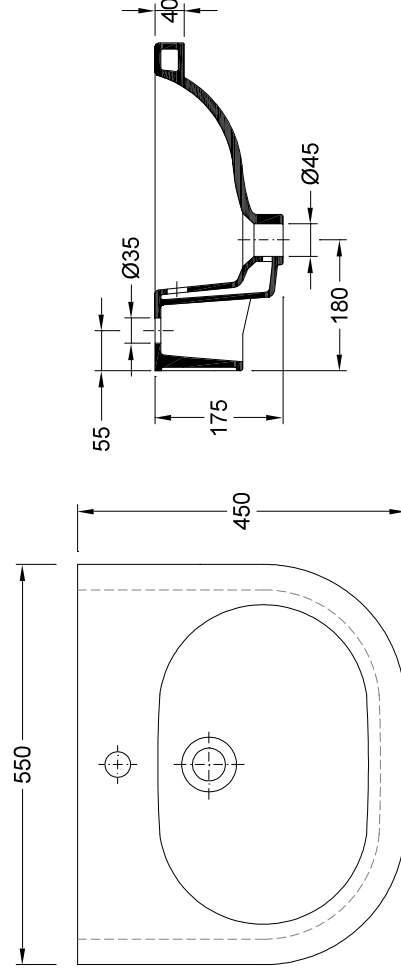

Application

To the wall
Au Mur

Sink Position

Positionnement de l'évier

Centered | Centré

Glazed Surfaces

Surfaces vitrées

Visible

Visibles

Entirely

Toutes

Warranty

Garantie

363ZYXX2

[Colours](#) | [Couleurs](#)

Other technical features

Autres caractéristiques techniques:

Dimensions | Dimensions (mm)

Z	3
W	550
HG	10
L	450
H	175

Components | Composants

Included Inclus	55081031	Overflow Cover Chrome | Bouchon Chromé pour Trop plein
	55007001	Fixing Kit N.1 | Kit d'installation N.1
Required Nécessaire	Pedestal (if applicable - check) | Colonne (le cas échéant - consulter)	
	Tap | Robinet	
	Discharge valve | Bonde d'évacuation	
	Siphon | Siphon	

Recommendations | Recommandations!

Material Matériau	Type of product Type de pièce	Detergents Détergents	Cleaning kit Matériel de nettoyage	Other Recommendations Autres Recommandations
Ceramics Céramique		Acid and basic weak Neutral Soap Acides et bases faibles Savons neutres		Attention / Attention
		Abrasives Abrasifs	Abrasives Abrasifs	Not dropping objects Évitez de faire tomber des objets
Metals Métallique		Acid and Basic Acetone Alcohol Ammonia Abrasives Acides et bases Acétone Alcool Ammoniac Abrasifs	Cleaning Cloth Chiffon doux 	Effort on soft cover Ne forcez pas la douille en douceur
		Neutral Soap Savon neutre 	Abrasives Abrasifs 	Weight on cover Ne vous tenez pas sur la surface supérieure
Plastics/Resins Plastiques/Résines				

Technical Drawing | Dessin technique

1. PT - Outras recomendações mais específicas podem acompanhar os produtos comercializados. Recomendamos que siga as recomendações e instruções indicadas.
   EN - Other particular recommendations can be attached complementarily with the traded products. We strongly advise you to follow the recommendations and instructions indicated.