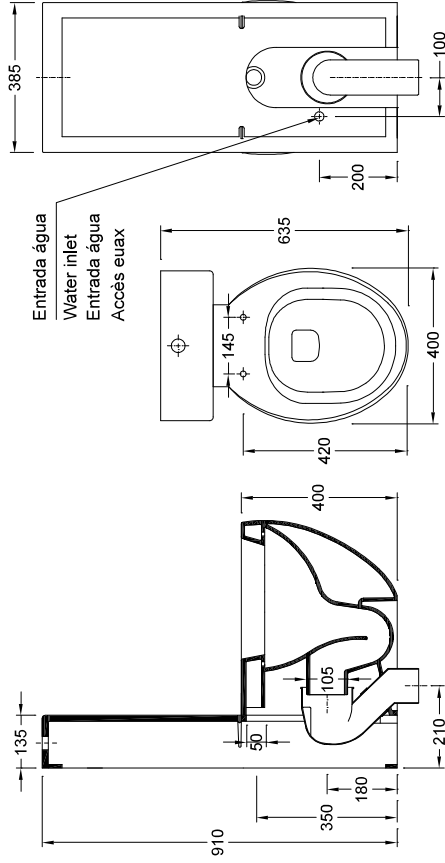

Technical Drawing | Dessin technique

Recommendations | Recommandations!

Material Matériau	Type of product Type de pièce	Detergents Détergents	Cleaning kit Matériel de Nettoyage	Other Recommendations Autres Recommandations
Ceramics Céramique		X Abrasives Abrusifs	X	X Not dropping objects Éviter de laisser tomber des objets
		✓ Acid and basic weak Neutral Soap Acides et bases Lessives Savon Neutre	✓	X Effort on soft-close Effort sur la fermeture douce
Metals Métal		X Add and Basic Acetone Alcohol Ammonia Abrasives	X Abrasives Abrusifs	X Weight on cover Poids sur la surface supérieure
		✓ Add and Basic Acetone Alcohol Ammonia Abrasives	✓ Cleaning Cloth Chiffon doux	✓
Plastics/Resins Plastiques/Résines		X Acid and Basic Acetone Alcohol Ammonia Abrasives	X	X
		✓ Acid and Basic Acetone Alcohol Ammonia Abrasives	✓	✓

1. PT - Outras recomendações mais específicas podem acompanhar os produtos comercializados. Recomendamos que siga as recomendações e instruções indicadas.
   EN - Other particular recommendations can be attached complementarily with the traded products. We strongly advise you to follow the recommendations and instructions indicated.